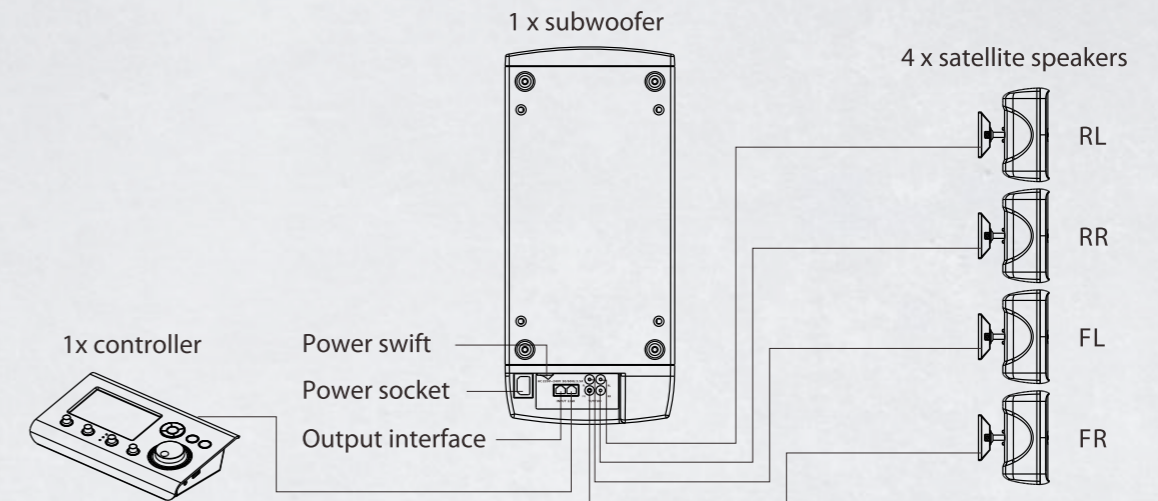

System diagram I

Small venue, bar, classroom, retail space