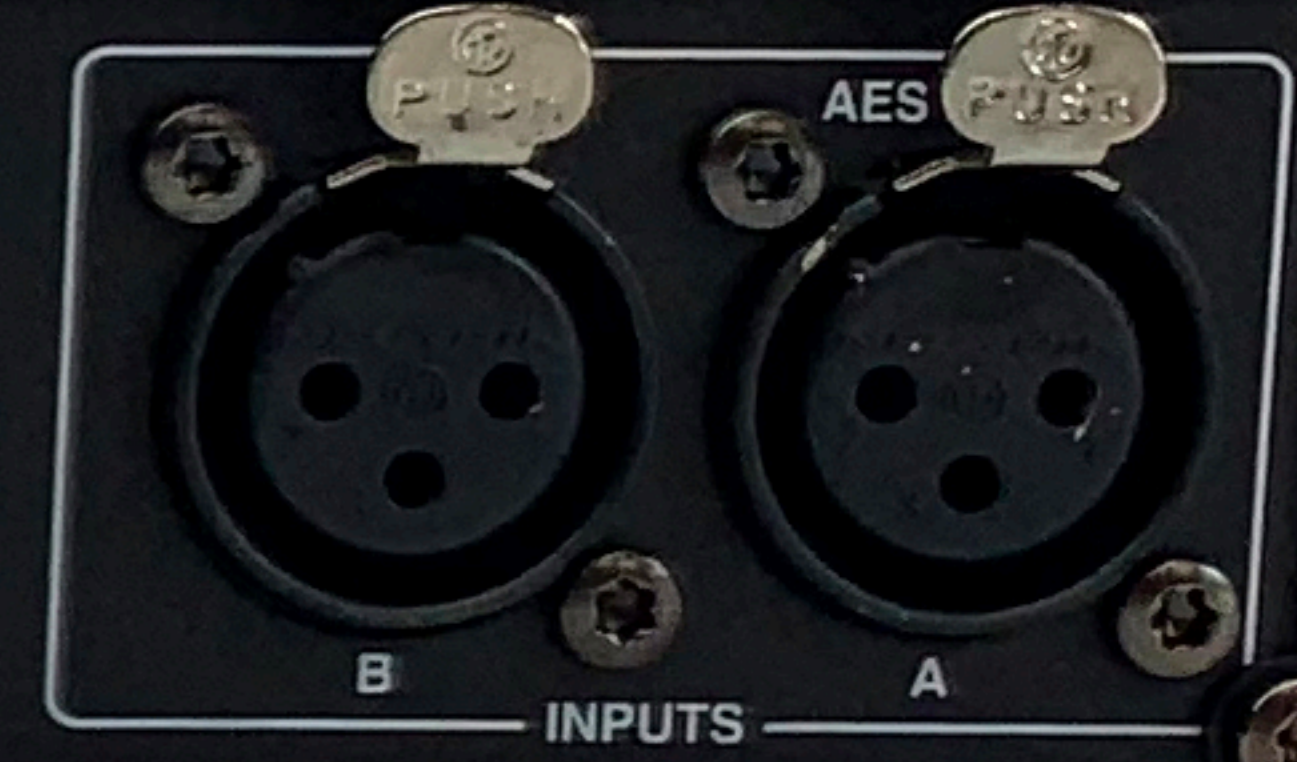

90~240VAC, 50/60Hz

POWER

LAN

CAUTION
 RISK OF ELECTRIC SHOCK
 DO NOT OPEN

WARNING- TO REDUCE THE RISK OF FIRE
 OR ELECTRICAL SHOCK, DO NOT EXPOSE THIS
 EQUIPMENT TO RAIN OR MOISTURE.
 NO USER SERVICEABLE PARTS INSIDE REFER
 SERVICING TO QUALIFIED SERVICE PERSONNEL

AVIS: RISQUE DE CHOO ELECTRIC NE PAS OUVRIR

6 5 4 3 2 1 OUTPUTS

B A INPUTS